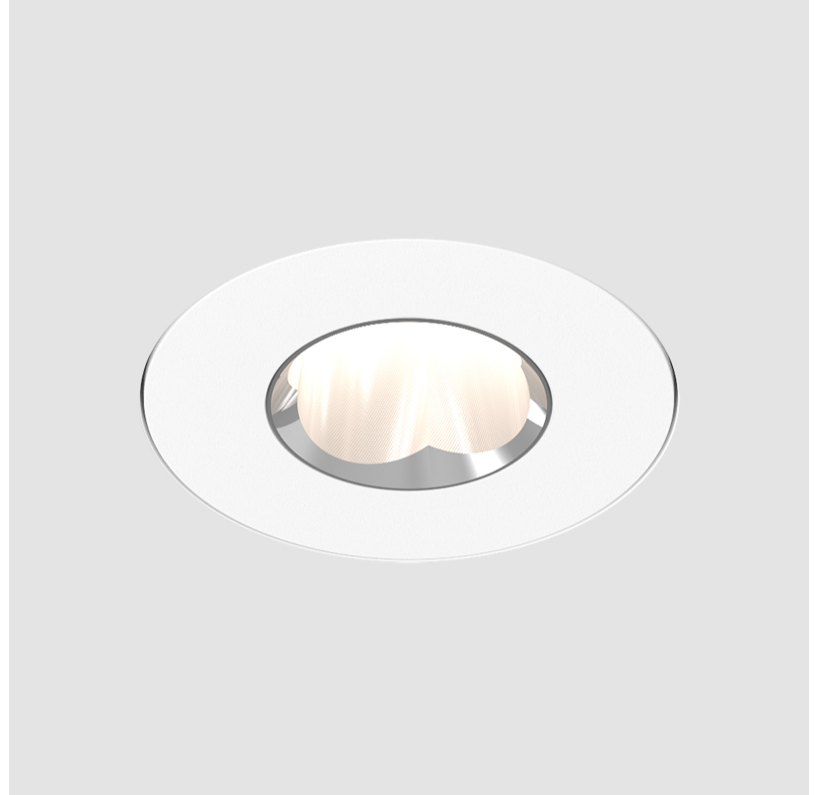

Series: Oiko Pro
Subseries: Oiko Pro Round
Brand: Prolicht
Division: Architectural
Mounting Type: Trimless
Mounting Location: Ceiling
Subcategory: Downlight

PHYSICAL

Shape: Round
Diameter (mm): 75
Diameter (in): 2 ¹⁵/₁₆
Height (mm): 43
Height (in): 1 ¹¹/₁₆
Ceiling Thickness (mm): 10 / 12.5 / 15 / 25
Ceiling Thickness (in): 3/8 or 1/2 or 9/16 or 1
Min. Recessing Depth (mm): 50
Min. Recessing Depth (in): 1 ¹⁵/₁₆
Light Distribution: Direct
Diffuser: Lens Pack - Spread Lens / Linear Spread Lens / Honeycomb Louver
Fixture Finish: SSR / BKV / CWI / CRY / HAB / LAG / UFT / ITA / RUA / RUR / MIC / FTG / MYG / TWT / LOD / PUS / FRO / FUP / KIA / POP / BLS / SPG / MEY / GOH / GUM / CHC / COM / ABZ / JAG / OBR / MOS / ROR
Fixture Material: Aluminum Die Cast
Cut-out Measurements: 86mm / 2 11/16" Diameter

ELECTRICAL

Lamp Type: LED (Zhaga Standard)
Input Wattage (W): 14
Total Output Wattage (W): 12.7
Dimming: Dali Dimming
Driver Included: No
Driver Location: Recessed Housing
Driver Type: Constant Current - Universal (120Vac only for DALI driver)
Driver Class: Class 2
Input Voltage (V): 120 - 277
Constant Current (MA): 700

LED

Color Temperature (°K): 2700-6500 Tunable White
Max. Delivered Lumen (lm): 1381
Nominal Lumen (lm): 1460
CRI: >90 CRI
Lamp Life (hrs): 50000
Special LEDs offerings: Tunable White

OPTICAL

Reflector°: 62
Adjustability: Fixed

RATINGS AND CERTIFICATIONS

Certified By: Certified for North American Standards
IP rating: IP20

Ø75mm 2 ¹⁵/₁₆"

Ø85mm 3 ³/₈"