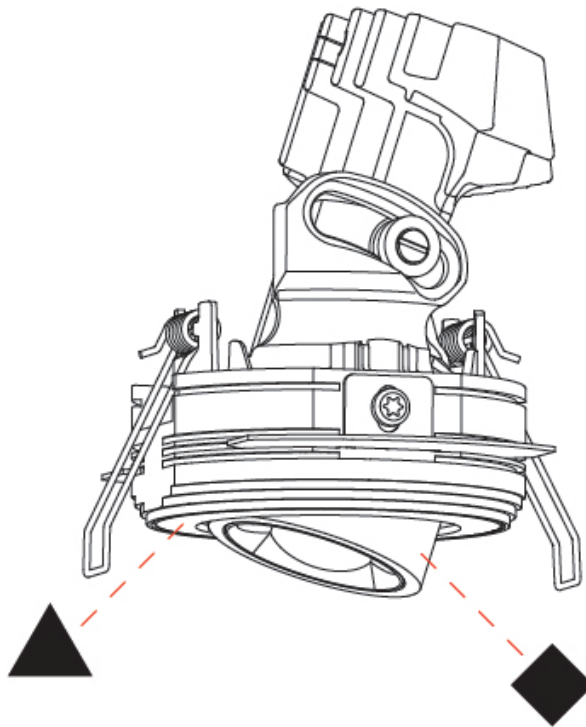

OIKO PRO ADJUSTABLE TRIMLESS

A35884-

PROJECT _____

TYPE _____

SPECIFIER _____

QUANTITY _____

DATE _____