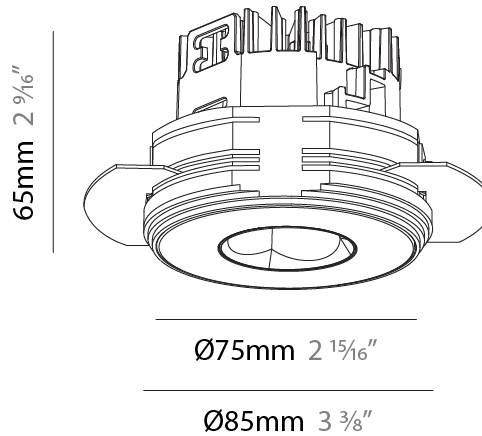

GENERAL

Series: Oiko Pro
Subseries: Oiko Pro Round
Brand: Prolicht
Division: Architectural
Mounting Type: Trimless
Mounting Location: Ceiling
Subcategory: Downlight

PHYSICAL

Shape: Round
Diameter (mm): 75
Diameter (in): 2 15/16
Height (mm): 65
Height (in): 2 9/16
Ceiling Thickness (mm): 10 / 12.5 / 15 / 25
Ceiling Thickness (in): 3/8 or 1/2 or 9/16 or 1
Min. Recessing Depth (mm): 70
Min. Recessing Depth (in): 2 3/4
Light Distribution: Direct
Diffuser: Lens Pack - Spread Lens / Linear Spread Lens / Honeycomb Louver
Fixture Finish: SSR / BKV / CWI / CRY / HAB / LAG / UFT / ITA / RUA / RUR / MIC / FTG / MYG / TWT / LOD / PUS / FRO / FUP / KIA / POP / BLS / SPG / MEY / GOH / GUM / CHC / COM / ABZ / JAG / OBR / MOS / ROR
Fixture Material: Aluminum Die Cast
Cut-out Measurements: 86mm / 2 11/16" Diameter

ELECTRICAL

Lamp Type: LED (Zhaga Standard)
Input Wattage (W): 14
Total Output Wattage (W): 12.7
Dimming: Dali Dimming
Driver Included: No
Driver Location: Recessed Housing
Driver Type: Constant Current - Universal (120Vac only for DALI driver)
Driver Class: Class 2
Input Voltage (V): 120 - 277
Constant Current (MA): 700

LED

Color Temperature (°K): 2700-6500 Tunable White
Max. Delivered Lumen (lm): 1129
Nominal Lumen (lm): 1460
CRI: >90 CRI
Lamp Life (hrs): 50000
Special LEDs offerings: Tunable White

OPTICAL

Reflector°: 36
Adjustability: Fixed

RATINGS AND CERTIFICATIONS

Certified By: Certified for North American Standards
IP rating: IP20