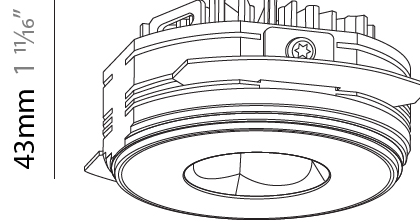

Series: Oiko Pro
Subseries: Oiko Pro Round
Brand: Prolicht
Division: Architectural
Mounting Type: Trimless
Mounting Location: Ceiling
Subcategory: Downlight

PHYSICAL

Shape: Round
Diameter (mm): 75
Diameter (in): 2 ¹⁵/₁₆
Height (mm): 43
Height (in): 1 ¹¹/₁₆
Ceiling Thickness (mm): 10 / 12.5 / 15 / 25
Ceiling Thickness (in): 3/8 or 1/2 or 9/16 or 1
Min. Recessing Depth (mm): 50
Min. Recessing Depth (in): 1 ¹⁵/₁₆
Light Distribution: Direct
Diffuser: Lens Pack - Spread Lens / Linear Spread Lens / Honeycomb Louver
Fixture Finish: SSR / BKV / CWI / CRY / HAB / LAG / UFT / ITA / RUA / RUR / MIC / FTG / MYG / TWT / LOD / PUS / FRO / FUP / KIA / POP / BLS / SPG / MEY / GOH / GUM / CHC / COM / ABZ / JAG / OBR / MOS / ROR
Fixture Material: Aluminum Die Cast
Cut-out Measurements: 86mm / 2 11/16" Diameter

ELECTRICAL

Lamp Type: LED (Zhaga Standard)
Input Wattage (W): 14
Total Output Wattage (W): 12.7
Dimming: Dali Dimming
Driver Included: No
Driver Location: Recessed Housing
Driver Type: Constant Current - Universal (120Vac only for DALI driver)
Driver Class: Class 2
Input Voltage (V): 120 - 277
Constant Current (MA): 700

LED

Color Temperature (°K): 2700-6500 Tunable White
Max. Delivered Lumen (lm): 1381
Nominal Lumen (lm): 1460
CRI: >90 CRI
Lamp Life (hrs): 50000
Special LEDs offerings: Tunable White

OPTICAL

Reflector°: 62
Adjustability: Fixed

RATINGS AND CERTIFICATIONS

Certified By: Certified for North American Standards
IP rating: IP20

Ø75mm 2 ¹⁵/₁₆"

Ø85mm 3 ³/₈"