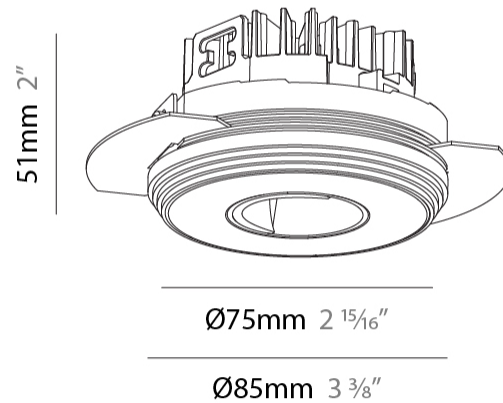

GENERAL

Series: Oiko Pro
Subseries: Oiko Pro Round
Brand: Prolicht
Division: Architectural
Mounting Type: Trimless
Mounting Location: Ceiling
Subcategory: Wallwash

PHYSICAL

Shape: Round
Diameter (mm): 75
Diameter (in): 2 15/16
Height (mm): 51
Height (in): 2
Ceiling Thickness (mm): 1 - 25
Ceiling Thickness (in): 1/16 - 1 3/16
Min. Recessing Depth (mm): 55
Min. Recessing Depth (in): 2 3/16
Light Distribution: Direct
Fixture Finish: SSR / BKV / CWI / CRY / HAB / LAG / UFT / ITA / RUA / RUR / MIC / FTG / MYG / TWT / LOD / PUS / FRO / FUP / KIA / POP / BLS / SPG / MEY / GOH / GUM / CHC / COM / ABZ / JAG / OBR / MOS / ROR
Fixture Material: Aluminum Die Cast
Cut-out Measurements: 86mm / 3 3/8" Diameter

ELECTRICAL

Lamp Type: LED (Zhaga Standard)
Input Wattage (W): 14
Total Output Wattage (W): 12.7
Dimming: Dali Dimming
Driver Included: No
Driver Location: Recessed Housing
Driver Type: Constant Current - Universal (120Vac only for DALI driver)
Driver Class: Class 2
Input Voltage (V): 120 - 277
Constant Current (MA): 700

LED

Color Temperature (°K): 2700-6500 Tunable White
Max. Delivered Lumen (lm): 1040 - 1216
Nominal Lumen (lm): 1242 - 1460
CRI: >93 CRI
Lamp Life (hrs): 50000
Special LEDs offerings: Tunable White

OPTICAL

Adjustability: Fixed

RATINGS AND CERTIFICATIONS

Certified By: Certified for North American Standards
IP rating: IP20