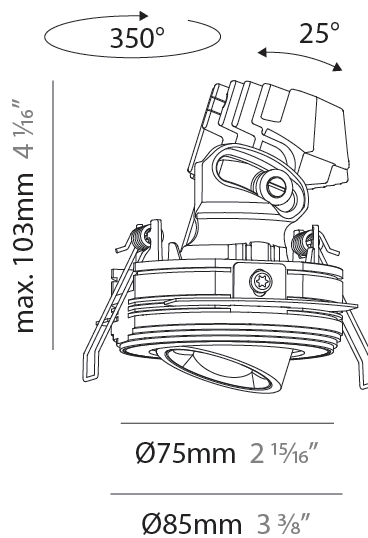

PHYSICAL

Shape: Round
Diameter (mm): 75
Diameter (in): 2 ¹⁵/₁₆
Height (mm): 103
Height (in): 4 ¹/₁₆
Ceiling Thickness (mm): 10 / 12.5 / 15 / 25
Ceiling Thickness (in): 3/8 or 1/2 or 9/16 or 1
Min. Recessing Depth (mm): 115
Min. Recessing Depth (in): 4 ¹/₂
Light Distribution: Direct
Diffuser: Lens Pack - Spread Lens / Linear Spread Lens / Honeycomb Louver
Fixture Finish: SSR / BKV / CWI / CRY / HAB / LAG / UFT / ITA / RUA / RUR / MIC / FTG / MYG / TWT / LOD / PUS / FRO / FUP / KIA / POP / BLS / SPG / MEY / GOH / GUM / CHC / COM / ABZ / JAG / OBR / MOS / ROR
Fixture Material: Aluminum Die Cast
Cut-out Measurements: D. 86mm / 3 3/8"

ELECTRICAL

Lamp Type: LED (Zhaga Standard)
Input Wattage (W): 14
Total Output Wattage (W): 12.7
Dimming: Dali Dimming
Driver Included: No
Driver Location: Recessed Housing
Driver Type: Constant Current - Universal (120Vac only for DALI driver)
Driver Class: Class 2
Input Voltage (V): 120 - 277
Constant Current (MA): 700

LED

Number of LEDs: 1
Color Temperature (°K): 2700-6500 Tunable White
Max. Delivered Lumen (lm): 1240
Nominal Lumen (lm): 1460
CRI: >90 CRI
Lamp Life (hrs): 50000
Special LEDs offerings: Tunable White

OPTICAL

Reflector°: 52
Adjustability: Rotational 350° / Tilt 25°

RATINGS AND CERTIFICATIONS

Certified By: Certified for North American Standards
IP rating: IP20