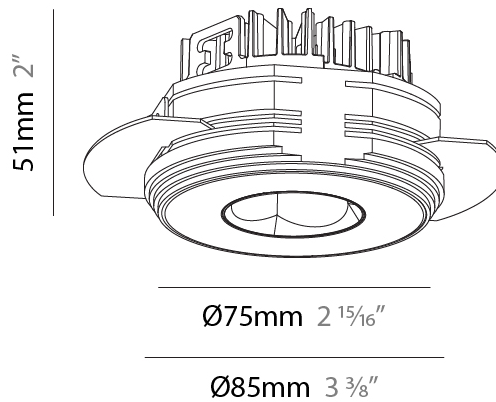

GENERAL

Series: Oiko Pro
Subseries: Oiko Pro Round
Brand: Prolicht
Division: Architectural
Mounting Type: Trimless
Mounting Location: Ceiling
Subcategory: Downlight

PHYSICAL

Shape: Round
Diameter (mm): 75
Diameter (in): 2 ¹⁵/₁₆
Height (mm): 51
Height (in): 2
Ceiling Thickness (mm): 10 / 12.5 / 15 / 25
Ceiling Thickness (in): 3/8 or 1/2 or 9/16 or 1
Min. Recessing Depth (mm): 55
Min. Recessing Depth (in): 2 ³/₁₆
Light Distribution: Direct
Diffuser: Lens Pack - Spread Lens / Linear Spread Lens / Honeycomb Louver
Fixture Finish: SSR / BKV / CWI / CRY / HAB / LAG / UFT / ITA / RUA / RUR / MIC / FTG / MYG / TWT / LOD / PUS / FRO / FUP / KIA / POP / BLS / SPG / MEY / GOH / GUM / CHC / COM / ABZ / JAG / OBR / MOS / ROR
Fixture Material: Aluminum Die Cast
Cut-out Measurements: 86mm / 2 11/16" Diameter

ELECTRICAL

Lamp Type: LED (Zhaga Standard)
Input Wattage (W): 14
Total Output Wattage (W): 12.7
Dimming: Dali Dimming
Driver Included: No
Driver Location: Recessed Housing
Driver Type: Constant Current - Universal (120Vac only for DALI driver)
Driver Class: Class 2
Input Voltage (V): 120 - 277
Constant Current (MA): 700

LED

Color Temperature (°K): 2700-6500 Tunable White
Max. Delivered Lumen (lm): 1240
Nominal Lumen (lm): 1460
CRI: >90 CRI
Lamp Life (hrs): 50000
Special LEDs offerings: Tunable White

OPTICAL

Reflector°: 52
Adjustability: Fixed

RATINGS AND CERTIFICATIONS

Certified By: Certified for North American Standards
IP rating: IP20